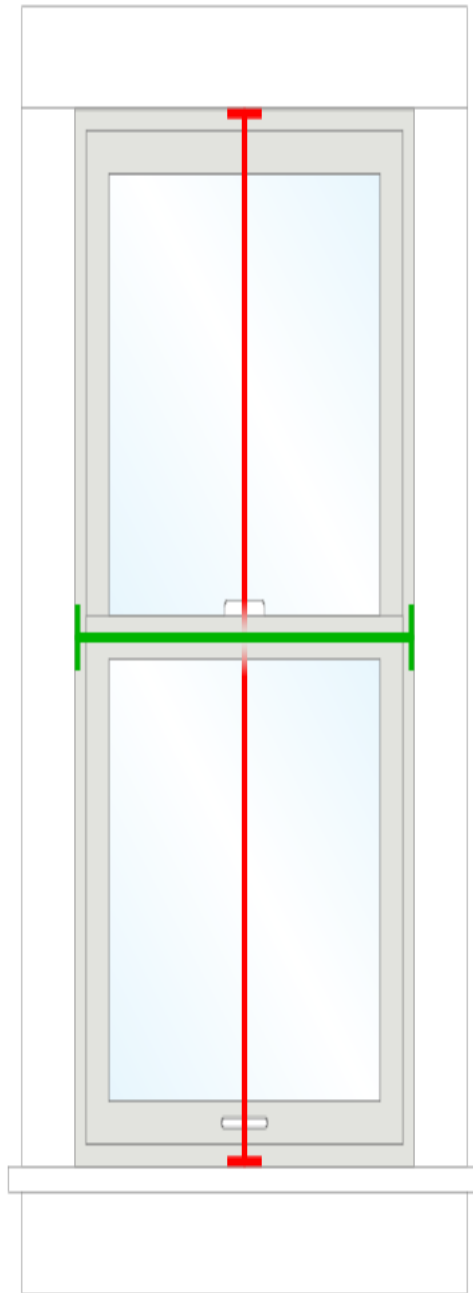

How to measure the height of a window

Measure the total vertical distance from the window sill to the top of the window frame (shown in red)